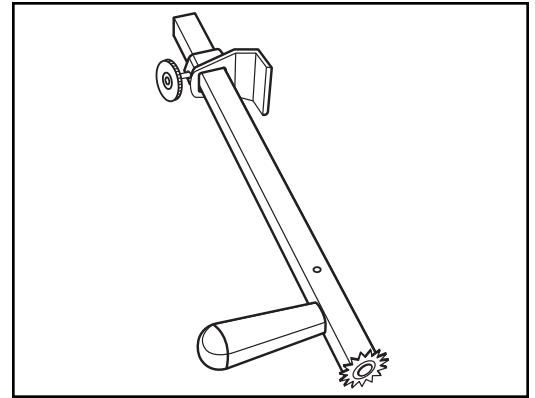

ULINE H-101
CARTON SIZER

1-800-295-5510
uline.com

#	DESCRIPTION	QTY.	ULINE PART NO.
1	Tube	1	-----
2	Plastic Cover	1	-----
3	Aluminum Hook	1	-----
4	Pivot Screw	1	H-101-4
5	Square Shaft	1	-----
6	Handle	1	H-101H
7	Screw	1	H-101-7
8	Blade	1	H-101B
9	Washer	1	H-101-9
10	Cushion	1	H-101-10