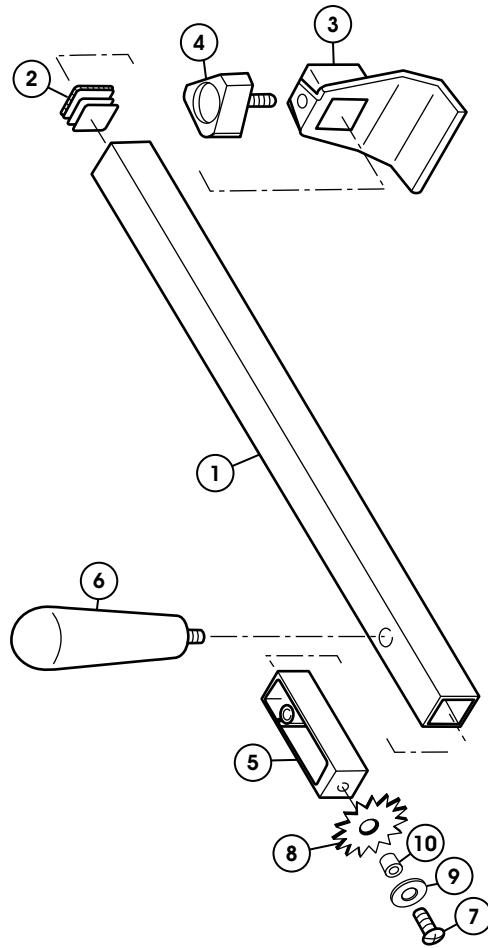

ULINE H-101
CARTON SIZER

1-800-295-5510
uline.com

#	DESCRIPTION	QTY.	ULINE PART NO.
1	Tube	1	-----
2	Plastic Cover	1	-----
3	Aluminum Hook	1	-----
4	Pivot Screw	1	H-101-4
5	Square Shaft	1	-----
6	Handle	1	H-101H
7	Screw	1	H-101-7
8	Blade	1	H-101B
9	Washer	1	H-101-9
10	Cushion	1	H-101-10