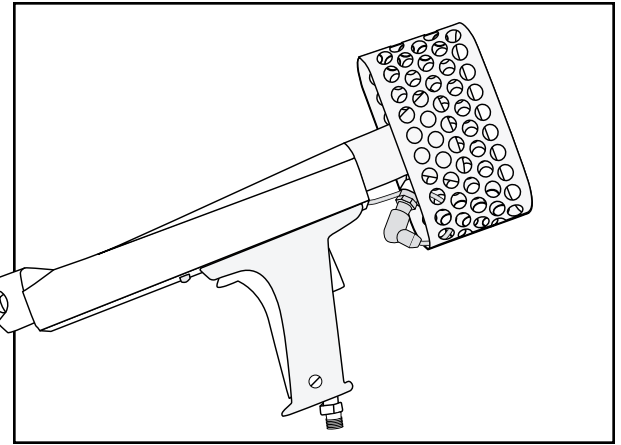

**ULINE H-2030**  
**SHRINKFAST HEAT GUN**

1-800-295-5510  
 uline.com

#	DESCRIPTION	QTY.	ULINE PART NO.	MFG. PART NO.
1	Orifice Holder	1	-----	130010
2	O-Ring	2	H-2030-2	130020
3	Filter	1	-----	130030
4	O-Ring	1	H-2030-4	130040
5	Orifice UL	1	-----	13005A
5	Orifice Natural Gas	1	-----	13005B
6	O-Ring	2	H-2030-6	130060
7	Retainer	2	H-2030-7	130070
8	Inlet (Includes #10)	1	-----	138810
9	Fuel Line S/S	1	-----	13009B
10	Body (Includes #8)	1	-----	138810
11	Label	2	-----	130110