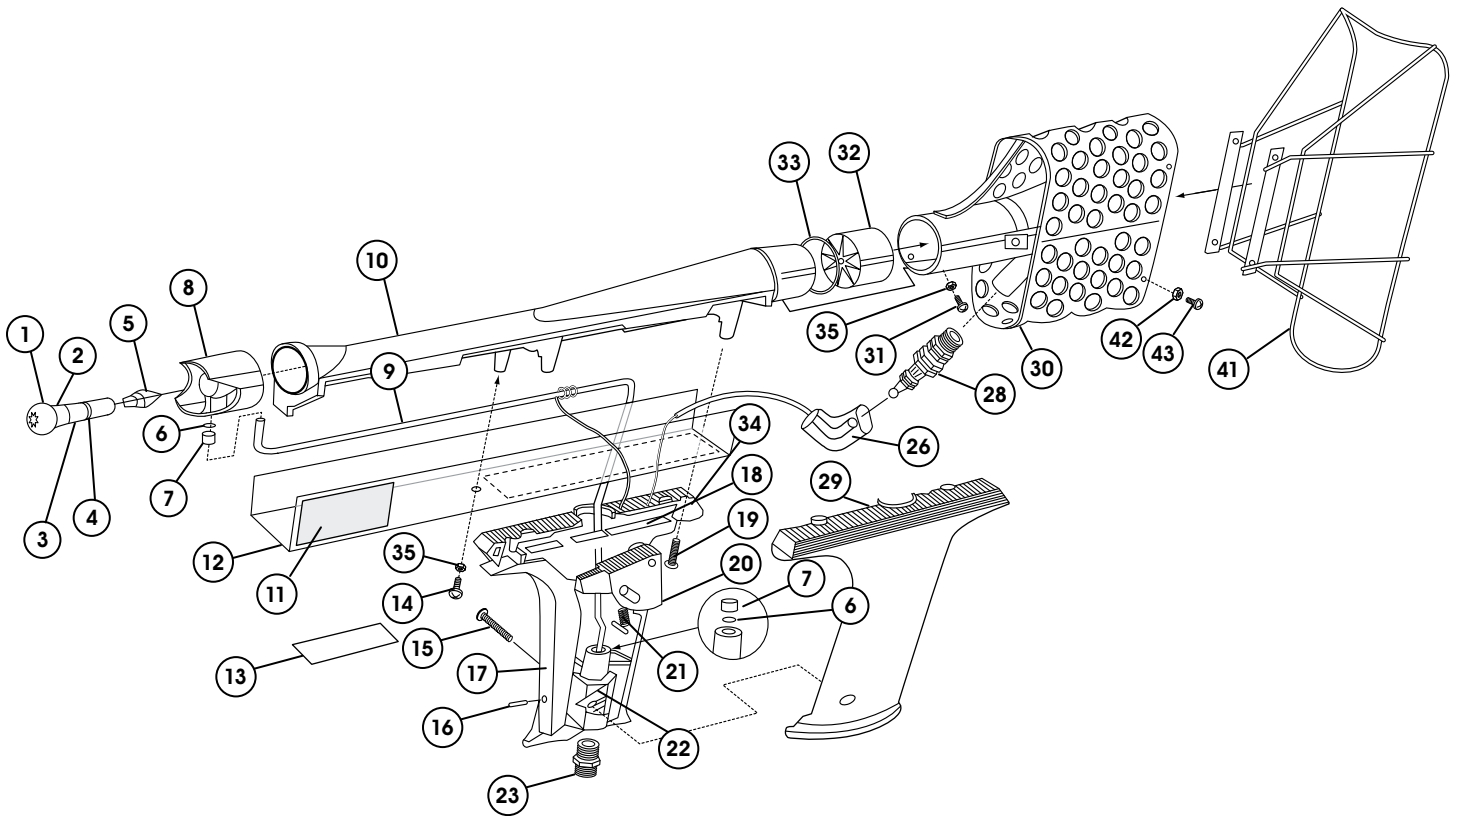

**ULINE H-2030**  
**SHRINKFAST HEAT GUN**

1-800-295-5510  
 uline.com

#	DESCRIPTION	QTY.	ULINE PART NO.	MFG. PART NO.
1	Orifice Holder	1	-----	130010
2	O-Ring	2	H-2030-2	130020
3	Filter	1	-----	130030
4	O-Ring	1	H-2030-4	130040
5	Orifice UL	1	-----	13005A
5	Orifice Natural Gas	1	-----	13005B
6	O-Ring	2	H-2030-6	130060
7	Retainer	2	H-2030-7	130070
8	Inlet (Includes #10)	1	-----	138810
9	Fuel Line S/S	1	-----	13009B
10	Body (Includes #8)	1	-----	138810
11	Label	2	-----	130110