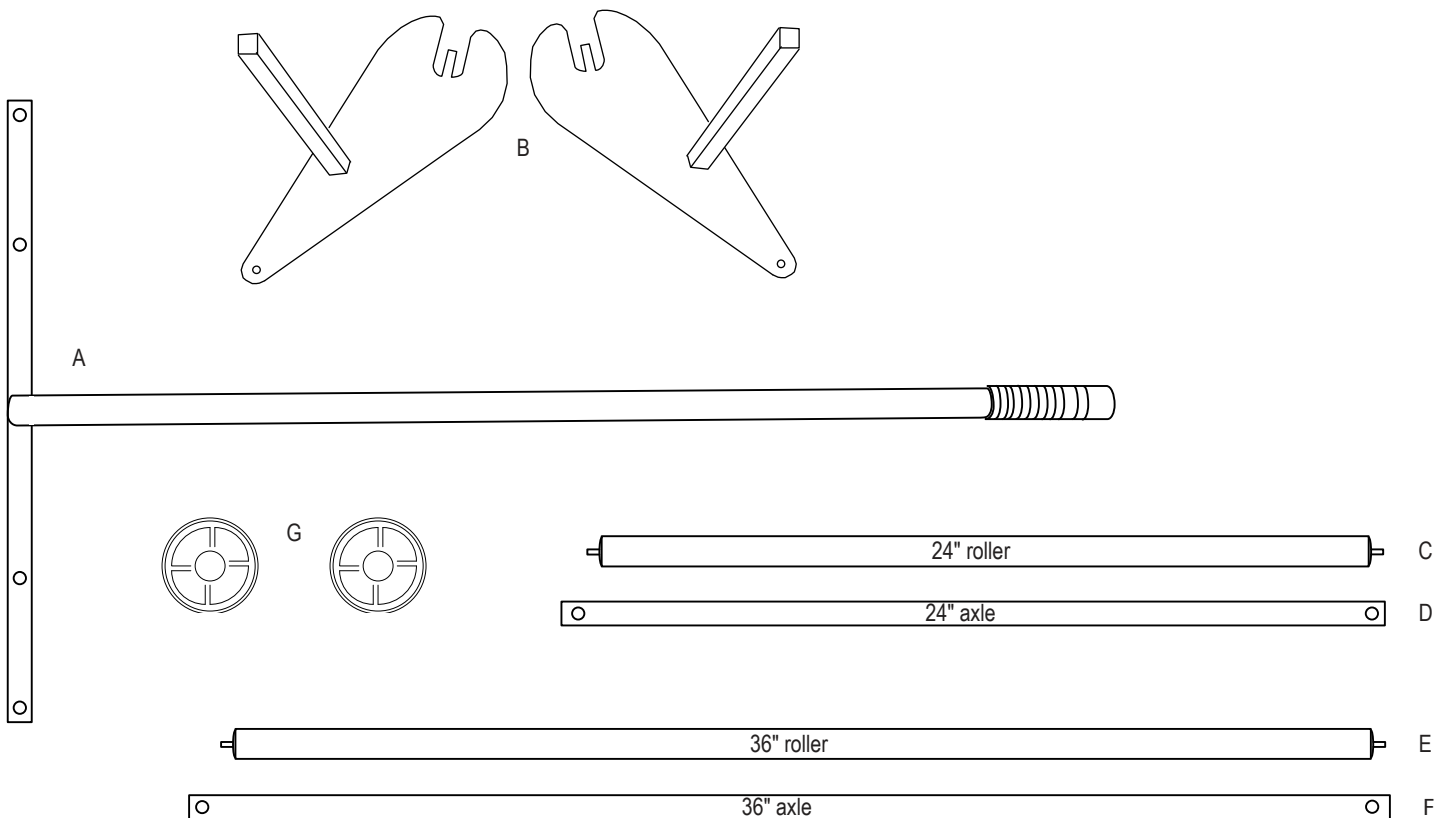

ULINE H-957
24-36" CARPET
TAPE APPLICATOR
(Adjustable)

1-800-295-5510
 uline.com

PARTS LIST

- A. Handle/square center connecting tube
- B. Left & right ends (labeled by color)
- C. 24" roller
- D. 24" carpet tape axle

- E. 36" roller
- F. 36" carpet tape axle
- G. Core adapters (keep to reuse)