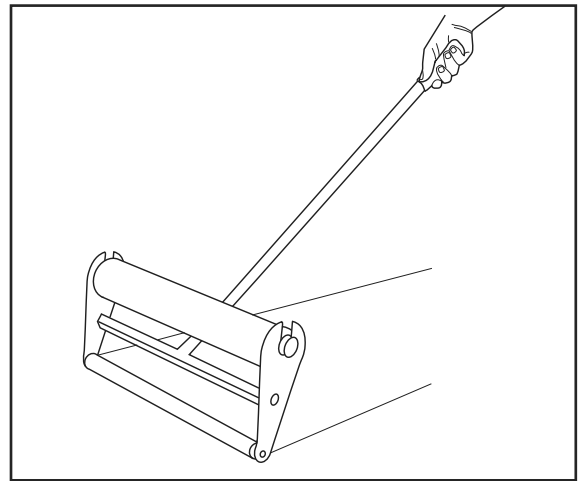

ULINE H-957
24-36" CARPET
TAPE APPLICATOR
(Adjustable)

1-800-295-5510
 uline.com

PARTS LIST

- A. Handle/square center connecting tube
- B. Left & right ends (labeled by color)
- C. 24" roller
- D. 24" carpet tape axle

- E. 36" roller
- F. 36" carpet tape axle
- G. Core adapters (keep to reuse)